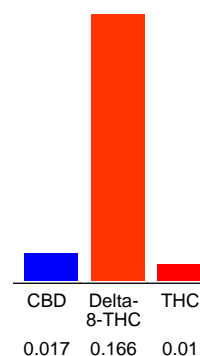

nullSample Unit Size: 3.60 g

Delta 8/CBD Honey Sticks Tube (10pc)- Green Apple

Edible

Chromatogram

Cannabinoid Profile

Cannabinoid Profile by HPLC

0.01%
Calculated THC Yield

0.02%
Calculated CBD Yield

0.19%
Total Cannabinoids

Cannabinoid	% wt	mg/unit
CBD	0.017	0.612
Delta-8-THC	0.166	5.976
THC	0.01	0.36
Total Cannabinoids	0.19	6.9
Calculated THC Yield	0.01	0.36
Calculated CBD Yield	0.02	0.61
Calculated Maximum THC Yield = THC + 0.877 * THCA		
Calculated Maximum CBD Yield = CBD + 0.877 * CBDA		