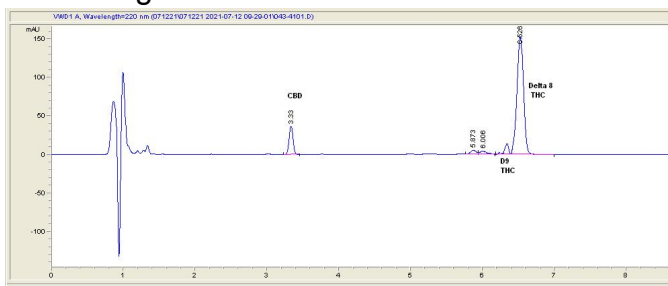

nullSample Unit Size: 3.60 g

Delta 8/CBD Honey Sticks Tube (10pc)- Green Apple

Edible

Chromatogram

Cannabinoid Profile

Cannabinoid Profile by HPLC

0.01%
Calculated THC Yield

0.02%
Calculated CBD Yield

0.19%
Total Cannabinoids

Cannabinoid	% wt	mg/unit
CBD	0.017	0.612
Delta-8-THC	0.166	5.976
THC	0.01	0.36
Total Cannabinoids	0.19	6.9
Calculated THC Yield	0.01	0.36
Calculated CBD Yield	0.02	0.61
Calculated Maximum THC Yield = THC + 0.877 * THCA		
Calculated Maximum CBD Yield = CBD + 0.877 * CBDA		